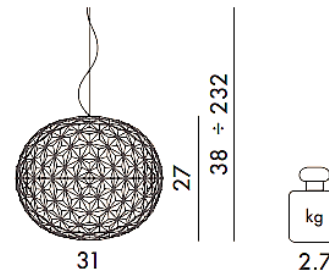

### **Planet**

A family of lamps: suspended, for a coffee table and with a metal structure, and the most recent floor version of the lamp is available in two heights: 130 and 160 cm. The distinctive trait is the shape of the slightly elliptical transparent diffuser.

- Brand:* **KARTELL**  
*Item type:* Suspended Lamp  
*Item code:* 9390/B4  
*Designer:* Tokujin Yoshioka  
*Color:* Crystal  
*Dimension:* Ø31 x 27/38-232 cm

Please click the link for more option and finishes: